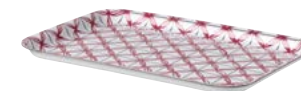

PE739890
VINTERFEST tray 3,- High-pressure
melamine laminate. Designer:
Synnöve Mork. W20×L28cm.
Patterned/white/red 204.327.86